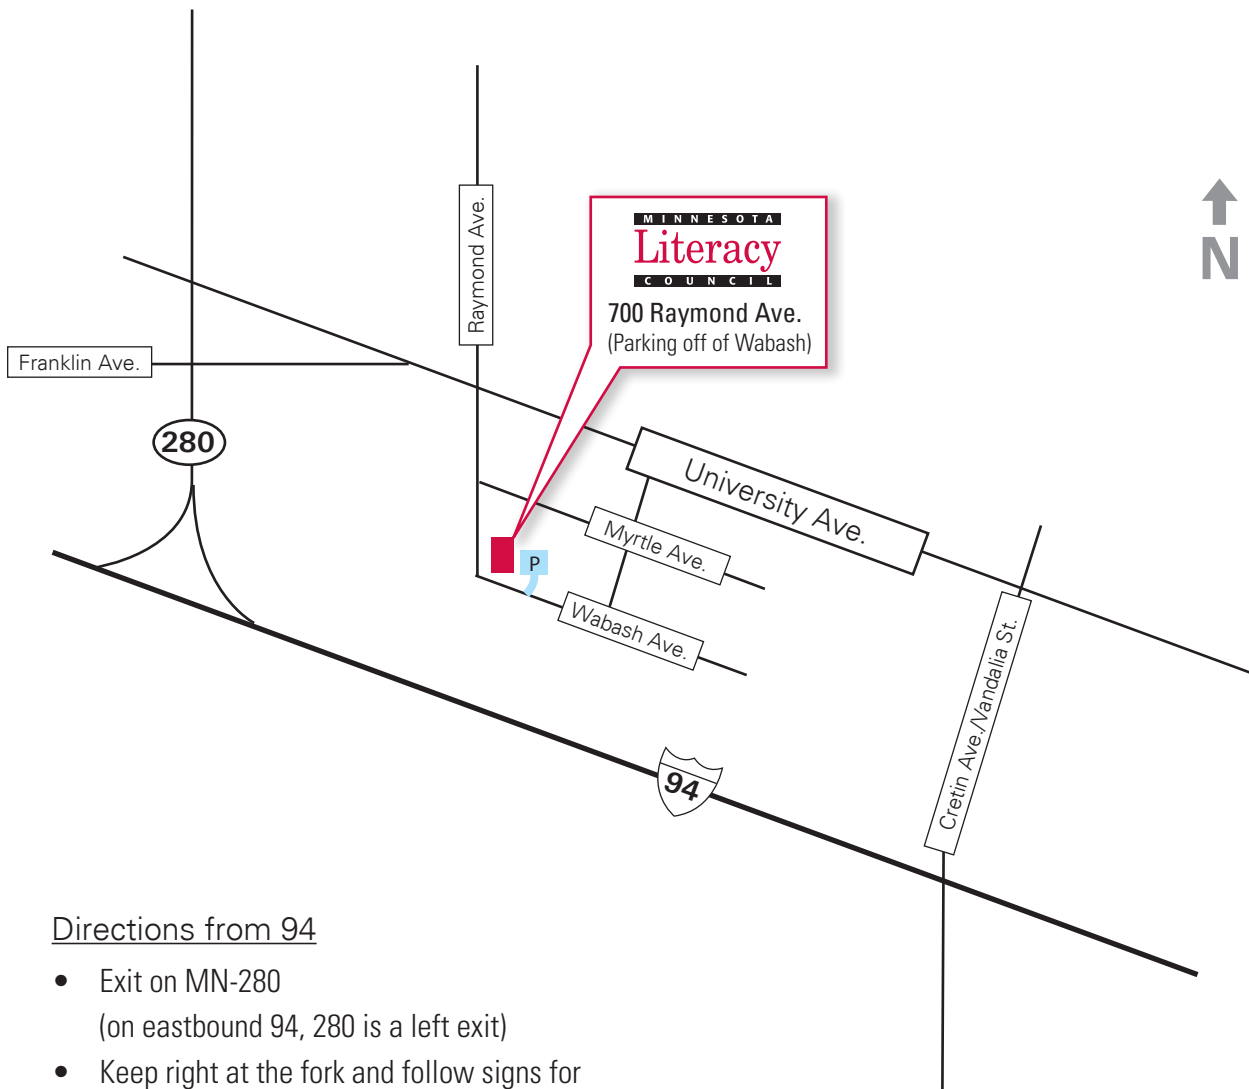

# Map and Directions

700 Raymond Avenue, Suite 180  
St. Paul, MN 55114

## Directions from 94

- Exit on MN-280  
(on eastbound 94, 280 is a left exit)
- Keep right at the fork and follow signs for University Avenue
- Turn right on Franklin Ave.
- Take slight right on University Ave.
- Turn right on Raymond Ave.
- Take second left onto Wabash Ave.
- Take first left into parking lot
- Main entrance is in the annex with green siding

Note: Street parking is available on Raymond and Wabash Avenues